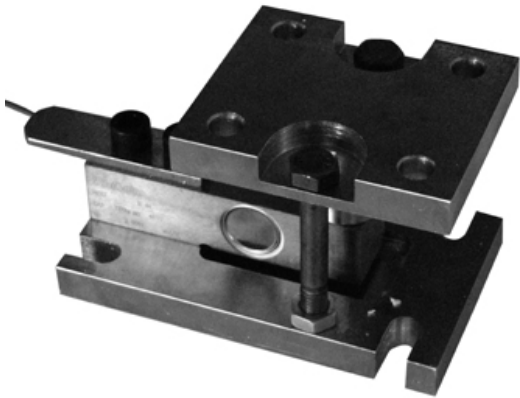

# MSB8-M Sensor module

## Product Characteristic

Weighing modules and products used in combination ,easy to install ,improve using accuracy .

Suitable for MSB8 sensor assembly.

## OUTLINE DIMENSIONS in millimeters (mm)