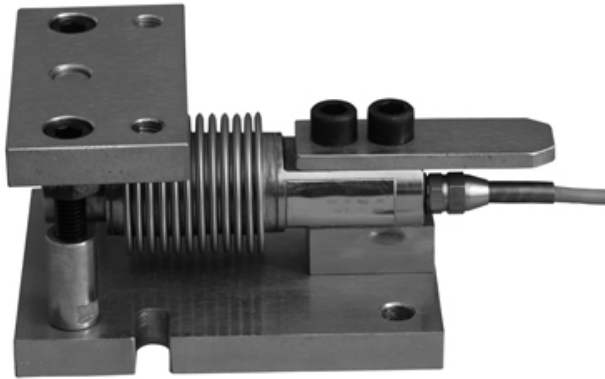

# MSBS-M Sensor module

---

## Product Characteristic

Weighing modules and products used in combination ,easy to install ,improve using accuracy .  
Suitable for bellow type assembly.

## OUTLINE DIMENSIONS in millimeters (mm)